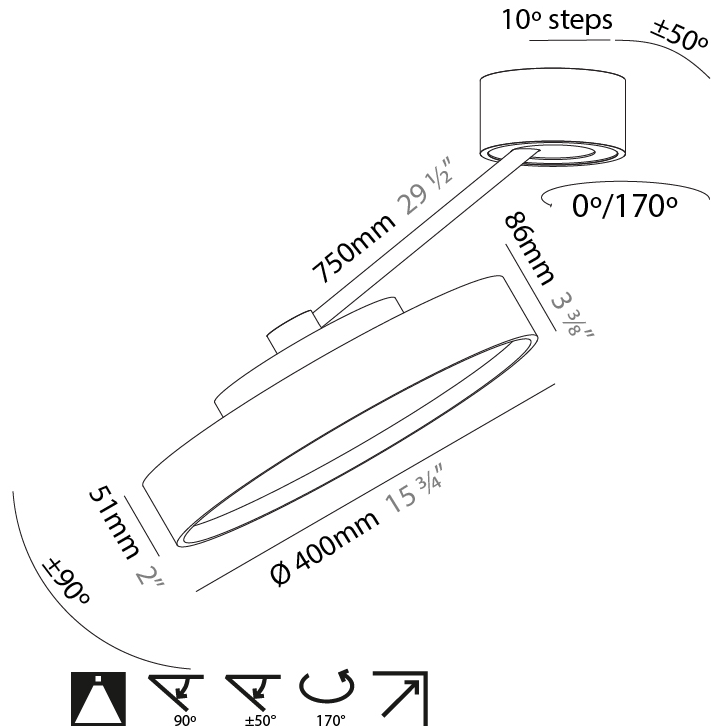

GENERAL

Series: Sign Diva Dancer
Subseries: Sign Diva Dancer Korona
Brand: Prolicht
Division: Architectural
Mounting Type: Suspension
Mounting Location: Ceiling
Subcategory: Pendant

PHYSICAL

Shape: Round
Diameter (mm): 400
Diameter (in): 15 3/4
Height (mm): 870
Depth (mm): 86
Height (in): 34 1/4
Depth (in): 3 3/8
Light Distribution: Adjustable / Direct
Weight (kg): 3.5
Weight (lbs): 7.716
Diffuser: PMMA - Opal / Micro-Prism / Sparkling Secret / Vintage Industrial
Fixture Finish: SSR / BKV / CWI / CRY / HAB / UFT / ITA / RUA / FTG / MYG / LOD / PUS / FRO / FUP / KIA / POP / BLS / SPG / MEY / GOH / GUM / CHC / COM / ABZ / JAG / OBR / MOS / ROR
Fixture Material: Extruded Aluminum / Steel

ELECTRICAL

Lamp Type: LED (Zhaga Standard)
Input Wattage (W): 17.9
Total Output Wattage (W): 16
Dimming: Tri-Mode (Non-Dimming and Phase Dimming (120Vac only) and 0-10V Dimming)
Driver Included: Yes
Driver Location: Integrated
Driver Type: Constant Current - Universal
Driver Class: Class 2
Input Voltage (V): 120 - 277
Constant Current (MA): 500

LED

Color Temperature (*K): 2700 / 3000 / 3500 / 4000
Max. Delivered Lumen (lm): 1870 / 2340 / 2372 / 2420
CRI: >90 CRI
Lamp Life (hrs): 50000

OPTICAL

Adjustability: Rotational Canopy 170°; Tilting Canopy ±50°; Tilting Head ±90°

RATINGS AND CERTIFICATIONS

Certified By: Certified for North American Standards
IP rating: IP20